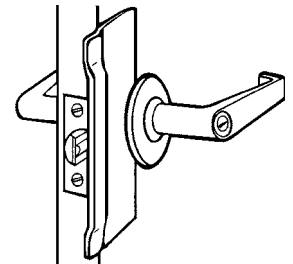

Key-In-Lever Protector

> 3-1/4" x 7" x 1/4" offset

> Use with rose to 3-3/4"

DJ-BLP-107-630 .....$20.70

DJ-BLP-207-BP $16.50

DJ-BLP-207-DU $15.60

DJ-BLP-207-SL.....$15.60