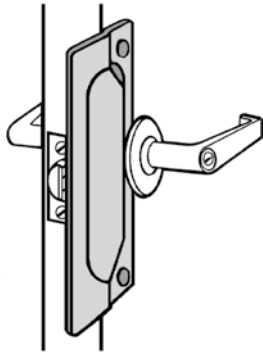

DJ-RP-13509-630 – 32D.....\$11.10

Latch Protectors – 10 Per Box - DU = Duro Coated - SL = Silver Coated - BP = Brass Plated

Latch Protector

2-3/4" x 7"

DJ-LP-207-DU.....\$12.72

DJ-LP-207-SL.....\$12.72

Latch Protector