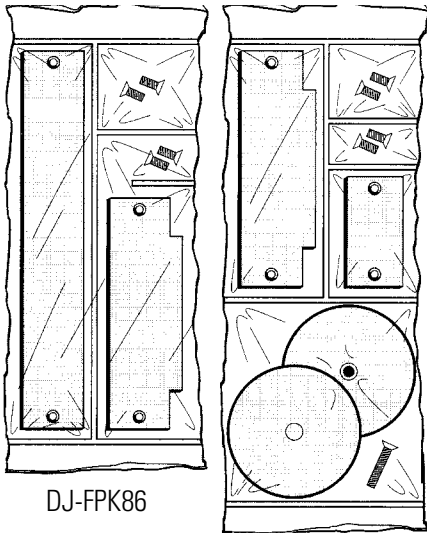

Door Filler Plates

- > Converts 86 cutout to 161
- > 8" x 1-1/4" x 3/16"
- > Prime coated
- > 10 per box

DJ-EF86 .....$4.68 ea.

Door Filler Plates

- > Hinge cutout
- > 4-1/2" x 1-3/4"
- > Prime coated
- > 10 per box

DJ-HF45 ...$3.78 ea.

Door Filler Plates

- > DJEF-160
  2-1/4" x 1"
- > DJEF-161
  2-1/4" x 1-1/8"
- > 10 per box
- > Prime coated

DJ-EF160 .....$2.28 ea.

DJ-EF161 .....$2.28 ea.

- > Brass plated

DJ-EF161BP ... $4.44 ea.

Strike Filler Plates

ASA cutout

4-7/8" x 1-1/4"

10 per box

DJ-FS260PC .. $2.76 ea.

DJ-FPK86

DJ-FPK161

Filler Plate Kits

- (1) DJ-EF86 Edge Filler Plates
- (1) DJ-FS260PC Strike Filler Plates

DJ-FPK86.....$9.06

- (1) DJ-BF161 Hole Filler Plates
- (1) DJ-EF161 Edge Filler Plates
- (1) DJ-FS260PC Strike Filler Plates

DJ-FPK161.....$11.70

Remoder Plate Kits

- (2) Cover plates – 3-1/2" x 9"
- (1) Edge filler – 8" x 1-1/4"

DJ-RPK109-3 (brass) ..$46.62

DJ-RPK109-32D (stainless) $46.62

Aluminum Frame Filler Plates

Fits many electric strike cutouts
9" x 1-3/8"

DJ-AF29L-DU.....$11.16

DJ-AF29L-SL.....$11.16

DJ-AF291-DU.....$10.20

DJ-AF291-SL.....$10.20

Hole Filler Plates

Covers 1-1/2" hole – 1-7/8 OD
1-7/8" diameter
Prime coated – 10 per box

DJ-BF178PC.....$4.14 ea.

Hole Filler Plates

Covers 2-1/8" hole – 2-3/8" OD
Prime coated – 10 per box

DJ-BF161PC.....$4.38 ea.

Rim Panic Hole Covers

Covers 2-1/8" hole under device
Prime coated – 10 per box

DJ-PDF-161 .....$6.18 ea.

Strike Filler Plates

T-strike 160 cutout
2-3/4" x 1-1/2"
10 per box - Prime coated

DJ-BTS160PC ... $2.46 ea.

Hinge Shims 16 gauge

DJ-HS-060.....$1.92