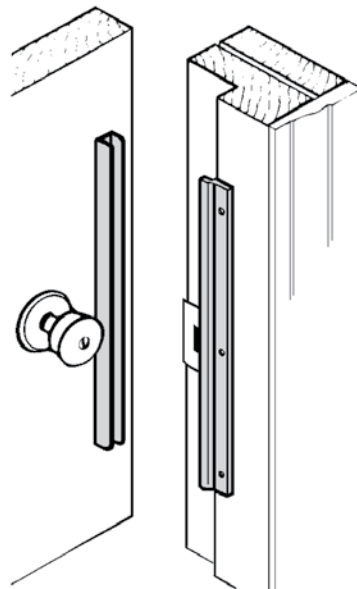

Latch Protector for Electric Strikes

(PSL model is without cylinder hole)

DJ-ELP-208-SL\$27.54

DJ-ELP-208P-SL....\$27.54

The Interlock

- > For in-swinging doors
- > Protects latch
- > Resists jimmying and prying
- > Includes one-way screws

DJ-ILP-212-SL (12").....\$18.60

DJ-ILP-212-BP (12").....\$19.20

DJ-ILP-206-SL (6").....\$16.80

DJ-ILP-206-BP (6").....\$18.00

Key-In-Lever Protector

> 3-1/4" x 7" x 1/4" offset

> Use with rose to 3-3/4"

DJ-BLP-107-630\$20.70