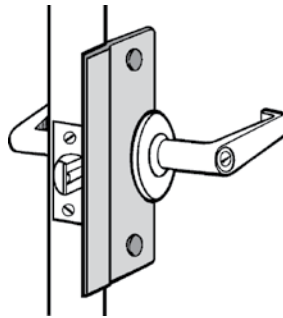

DJ-RP-13509-630 – 32D.....\$11.10

Latch Protectors – 10 Per Box - DU = Duro Coated - SL = Silver Coated - BP = Brass Plated

Latch Protector

2-3/4" x 7"

DJ-LP-207-DU.....\$12.72

DJ-LP-207-SL.....\$12.72

Latch Protector

2-1/2" x 6"

DJ-SLP-206-SL.....\$14.10

DJ-SLP-206-BP\$15.54

Latch Protector

3" x 11"

DJ-LP-211-BP.....\$17.94

DJ-LP-211-DU.....\$15.00

DJ-LP-211-SL.....\$13.80