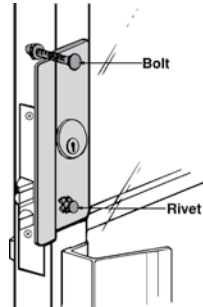

2-1/2" x 6"

DJ-SLP-206-SL.....\$14.10

DJ-SLP-206-BP\$15.54

Latch Protector

3" x 11"

DJ-LP-211-BP.....\$17.94

DJ-LP-211-DU.....\$15.00

DJ-LP-211-SL.....\$13.80

Latch Protector

2-5/8" x 12" x 1/4" offset

DJ-LP-312-SL.....\$17.70

DJ-LP-312-DU.....\$17.70

Latch Protector

2-5/8" x 7" x 1/4" offset

DJ-LP-307-SL..... \$14.58

DJ-LP-307-DU..... \$15.54

Latch Protector for Electric Strikes

(PSL model is without cylinder hole)

DJ-ELP-208-SL\$27.54

DJ-ELP-208P-SL....\$27.54

The Interlock

- > For in-swinging doors
- > Protects latch
- > Resists jimmying and prying
- > Includes one-way screws